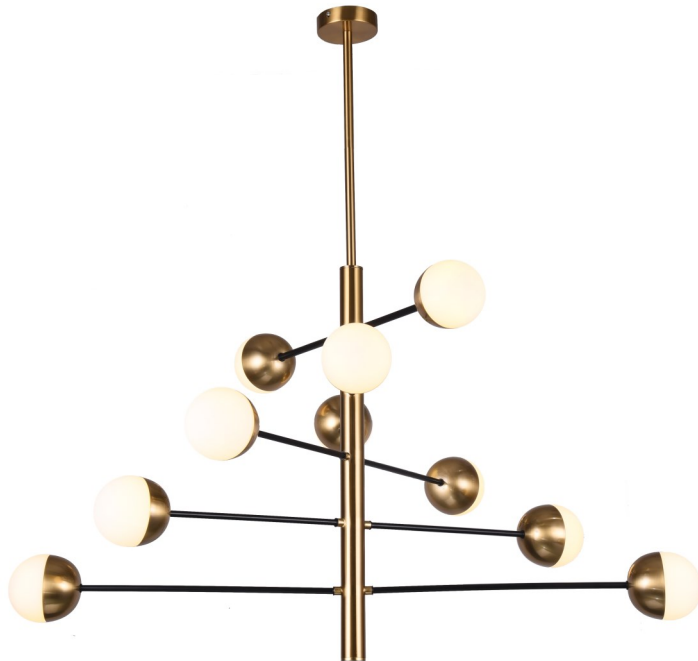

SPECIFICATIONS

Base (10) x E26, 40W Max

Input 110V

Dimming Dimmable

Dimensions 62.99"L x 39.37"W x 7.87"H

Rod Length (3) x 19.69"

Material Steel, Glass

Finish Antique Brass

Glass Finish Milky

Certifications UL

Applications Ceiling Mount

ORDERING GUIDE

Part

JLAL-044-CND-07