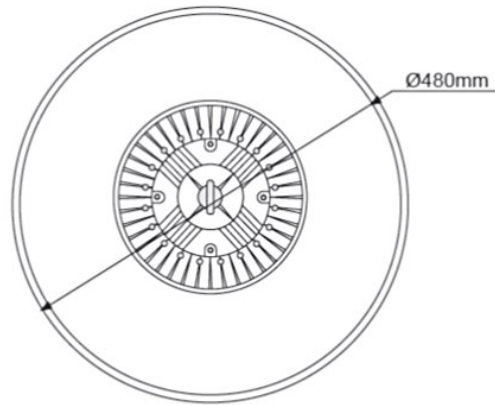

## SPECIFICATIONS

Watts	80W, 100W, 120W, 150W, 200W
Lumens	9,600LM (80W) 12,000LM (100W) 14,400LM (120W) 18,000LM (150W) 24,000LM (200W)
CRI	70
Input	120-277V
Dimming	0-10V (optional)
Temperature	3000K, 4000K, 6000K
Beam Spread	60°, 90°
Dimensions	80W: 14.37"L x 14.37"W x 11.22"H 100W: 16.61"L x 16.61"W x 12.80"H 120W: 18.90"L x 18.90"W x 14.37"H 150W: 20.67"L x 20.67"W x 15.35"H 200W: 20.67"L x 20.67"W x 15.35"H
Material	Die Cast Aluminum and Tempered Glass
Finish	Housing: White, Gray, Black Shade: White, Aluminum (clear coat)
IP Rating	IP65
Certifications	cETL, CE, RoHS
Applications	Suspended
Lifespan	50,000+ Hours
Warranty	5 Years

## DIMENSIONS

120W