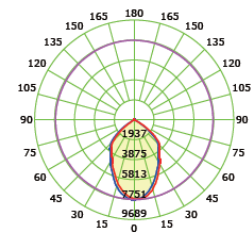

## SPECIFICATIONS

Watts	80W, 100W, 120W, 150W, 200W
Lumens	9,600LM (80W) 12,000LM (100W) 14,400LM (120W) 18,000LM (150W) 24,000LM (200W)
CRI	70
Input	120-277V
Dimming	0-10V (optional)
Temperature	3000K, 4000K, 6000K
Beam Spread	60°, 90°
Dimensions	80W: 14.37"L x 14.37"W x 11.22"H 100W: 16.61"L x 16.61"W x 12.80"H 120W: 18.90"L x 18.90"W x 14.37"H 150W: 20.67"L x 20.67"W x 15.35"H 200W: 20.67"L x 20.67"W x 15.35"H
Material	Die Cast Aluminum and Tempered Glass
Finish	Housing: White, Gray, Black Shade: White, Aluminum (clear coat)
IP Rating	IP65
Certifications	cETL, CE, RoHS
Applications	Suspended
Lifespan	50,000+ Hours
Warranty	5 Years

## ORDERING GUIDE

Part	Watts	Temperature	Beam Spread	Housing Finish	Shade Finish	Options
JLAL-007-ARE-01	80: 80W	30K: 3000K	60: 60°	WH: White	WH: White	010: 0-10V Dimming
	100: 100W	40K: 4000K	90: 90°	GY: Gray	AL: Aluminum	
	120: 120W	60K: 6000K		BK: Black		
	150: 150W					
	200: 200W					

## DIMENSIONS

120W

## PHOTOMETRICS

80W

100W

120W

150W