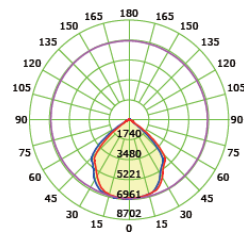

## SPECIFICATIONS

Watts	80W, 100W, 120W, 150W, 200W
Lumens	9,600LM (80W) 12,000LM (100W) 14,400LM (120W) 18,000LM (150W) 24,000LM (200W)
CRI	70
Input	120-277V
Dimming	0-10V (optional)
Temperature	3000K, 4000K, 6000K
Beam Spread	60°, 90°
Dimensions	80W: 14.37"L x 14.37"W x 11.22"H 100W: 16.61"L x 16.61"W x 12.80"H 120W: 18.90"L x 18.90"W x 14.37"H 150W: 20.67"L x 20.67"W x 15.35"H 200W: 20.67"L x 20.67"W x 15.35"H
Material	Die Cast Aluminum and Tempered Glass
Finish	Housing: White, Gray, Black Shade: White, Aluminum (clear coat)
IP Rating	IP65
Certifications	cETL, CE, RoHS
Applications	Suspended
Lifespan	50,000+ Hours
Warranty	5 Years

## ORDERING GUIDE

Part	Watts	Temperature	Beam Spread	Housing Finish	Shade Finish	Options
JLAL-007-ARE-01	80: 80W	30K: 3000K	60: 60°	WH: White	WH: White	010: 0-10V Dimming
	100: 100W	40K: 4000K	90: 90°	GY: Gray	AL: Aluminum	
	120: 120W	60K: 6000K		BK: Black		
	150: 150W					
	200: 200W					

## DIMENSIONS

120W

## PHOTOMETRICS

80W

100W

120W

150W