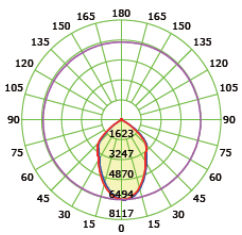

PHOTOMETRICS

80W