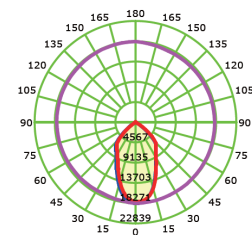

## SPECIFICATIONS

Watts	80W, 100W, 120W, 150W, 200W
Lumens	9,600LM (80W) 12,000LM (100W) 14,400LM (120W) 18,000LM (150W) 24,000LM (200W)
CRI	70
Input	120-277V
Dimming	0-10V (optional)
Temperature	3000K, 4000K, 6000K
Beam Spread	60°, 90°
Dimensions	80W: 14.37"L x 14.37"W x 11.22"H 100W: 16.61"L x 16.61"W x 12.80"H 120W: 18.90"L x 18.90"W x 14.37"H 150W: 20.67"L x 20.67"W x 15.35"H 200W: 20.67"L x 20.67"W x 15.35"H
Material	Die Cast Aluminum and Tempered Glass
Finish	Housing: White, Gray, Black Shade: White, Aluminum (clear coat)
IP Rating	IP65
Certifications	cETL, CE, RoHS
Applications	Suspended
Lifespan	50,000+ Hours
Warranty	5 Years

## PHOTOMETRICS

80W

100W

120W

150W