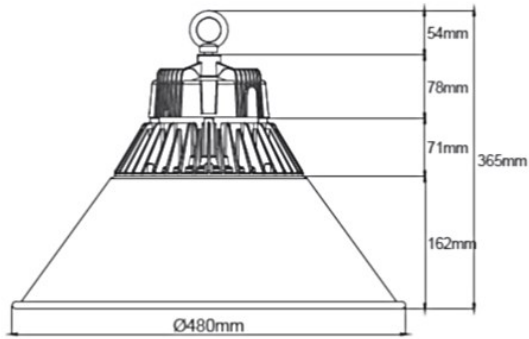

## SPECIFICATIONS

Watts	80W, 100W, 120W, 150W, 200W
Lumens	9,600LM (80W) 12,000LM (100W) 14,400LM (120W) 18,000LM (150W) 24,000LM (200W)
CRI	70
Input	120-277V
Dimming	0-10V (optional)
Temperature	3000K, 4000K, 6000K
Beam Spread	60°, 90°
Dimensions	80W: 14.37"L x 14.37"W x 11.22"H 100W: 16.61"L x 16.61"W x 12.80"H 120W: 18.90"L x 18.90"W x 14.37"H 150W: 20.67"L x 20.67"W x 15.35"H 200W: 20.67"L x 20.67"W x 15.35"H
Material	Die Cast Aluminum and Tempered Glass
Finish	Housing: White, Gray, Black Shade: White, Aluminum (clear coat)
IP Rating	IP65
Certifications	cETL, CE, RoHS
Applications	Suspended
Lifespan	50,000+ Hours
Warranty	5 Years

## DIMENSIONS

120W

## PHOTOMETRICS

80W

100W

120W

150W