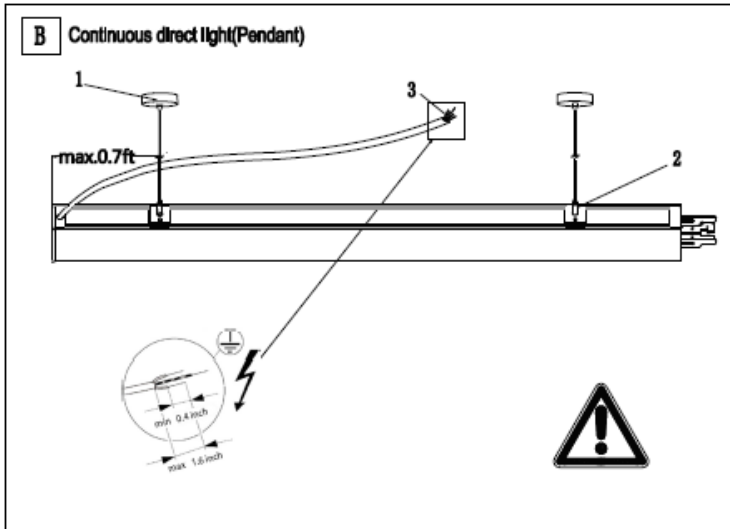

4FT UP/DOWN LED LIGHT

just led + lights

SPECIFICATIONS

Watts	33W, 44W
Total Lumens	4500LM (33W), 6000LM (44W)
Directional Lumens	33W: 1500LM Up / 3000LM Down 44W: 3000LM Up / 3000LM Down
CRI	80, 90
Input	100-277V
Dimming	0-10V
Temperature	3000K, 3500K, 4000K
Beam Spread	120°
Dimensions	48"L x 2.6"W x 3.4"H (Continuous Runs Available) 5ft Power Cord & Suspension Kit
Finish	White, Black
Material	Aluminum, Frosted Acrylic Lens
Certifications	cETL
Applications	Suspended
Lifespan	50,000+ Hours
Warranty	5 Years

ORDERING GUIDE

Part	Watts	Temp	CRI	Finish	Quantity (Specify)
JLAL-089-LIN-01 Single Fixture	33: 33W	30K: 3000K	80: 80CRI	WH: White	<input type="text"/>
JLAL-089-LIN-01-S Continuous Run START	44: 44W	35K: 3500K	90: 90CRI	BK: Black	<input type="text"/>
JLAL-089-LIN-01-M Continuous Run MIDDLE		40K: 4000K			<input type="text"/>
JLAL-089-LIN-01-E Continuous Run END					<input type="text"/>

SUSPENDED INSTALLATION

SUSPENDED INSTALLATION

3 Plug male connector into female connector, push continuous linear light directly to connect till tight.

ON

max0.019inch

ELECTRICAL CONNECTIONS:

White - luminaire	White - power cord	For 0-10V Dimming:	
Black - luminaire	Black - power cord	Purple - luminaire	Purple - power cord
Green - luminaire	Green - power cord	Grey - luminaire	Grey - power cord