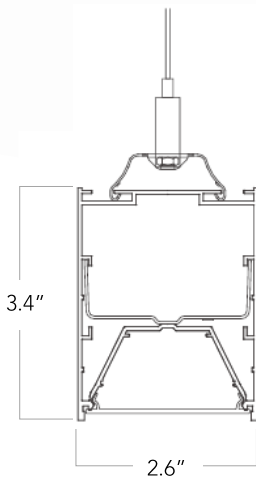

4FT UP/DOWN LED LIGHT

just led + lights

SPECIFICATIONS

Watts	33W, 44W
Total Lumens	4500LM (33W), 6000LM (44W)
Directional Lumens	33W: 1500LM Up / 3000LM Down 44W: 3000LM Up / 3000LM Down
CRI	80, 90
Input	100-277V
Dimming	0-10V
Temperature	3000K, 3500K, 4000K
Beam Spread	120°
Dimensions	48"L x 2.6"W x 3.4"H (Continuous Runs Available) 5ft Power Cord & Suspension Kit
Finish	White, Black
Material	Aluminum, Frosted Acrylic Lens
Certifications	cETL
Applications	Suspended
Lifespan	50,000+ Hours
Warranty	5 Years

ORDERING GUIDE

Part	Watts	Temp	CRI	Finish	Quantity (Specify)
JLAL-089-LIN-01 Single Fixture	33: 33W	30K: 3000K	80: 80CRI	WH: White	<input type="text"/>
JLAL-089-LIN-01-S Continuous Run START	44: 44W	35K: 3500K	90: 90CRI	BK: Black	<input type="text"/>
JLAL-089-LIN-01-M Continuous Run MIDDLE		40K: 4000K			<input type="text"/>
JLAL-089-LIN-01-E Continuous Run END					<input type="text"/>

SUSPENDED INSTALLATION

SUSPENDED INSTALLATION

3 Plug male connector into female connector, push continuous linear light directly to connect till tight.

ON

max0.019inch

ELECTRICAL CONNECTIONS:

White - luminaire	White - power cord	For 0-10V Dimming:	
Black - luminaire	Black - power cord	Purple - luminaire	Purple - power cord
Green - luminaire	Green - power cord	Grey - luminaire	Grey - power cord