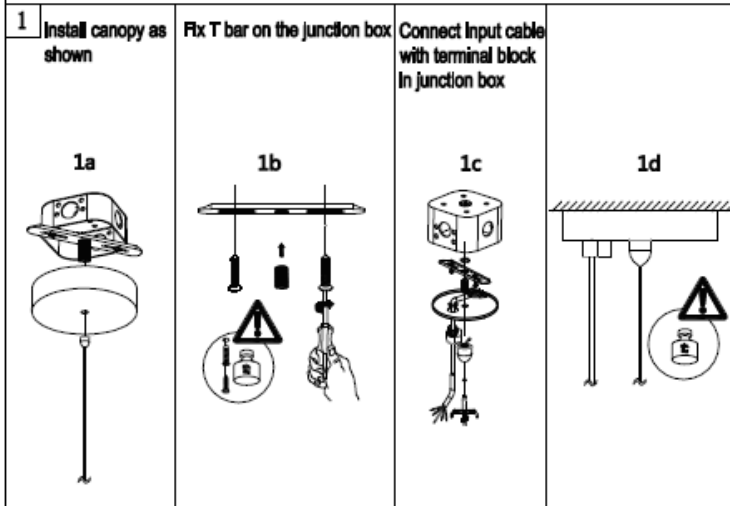

4FT UP/DOWN LED LIGHT

just led + lights

SPECIFICATIONS

Watts	33W, 44W
Total Lumens	4500LM (33W), 6000LM (44W)
Directional Lumens	33W: 1500LM Up / 3000LM Down 44W: 3000LM Up / 3000LM Down
CRI	80, 90
Input	100-277V
Dimming	0-10V
Temperature	3000K, 3500K, 4000K
Beam Spread	120°
Dimensions	48"L x 2.6"W x 3.4"H (Continuous Runs Available) 5ft Power Cord & Suspension Kit
Finish	White, Black
Material	Aluminum, Frosted Acrylic Lens
Certifications	cETL
Applications	Suspended
Lifespan	50,000+ Hours
Warranty	5 Years

ORDERING GUIDE

Part	Watts	Temp	CRI	Finish	Quantity (Specify)
JLAL-089-LIN-01 Single Fixture	33: 33W	30K: 3000K	80: 80CRI	WH: White	<input type="text"/>
JLAL-089-LIN-01-S Continuous Run START	44: 44W	35K: 3500K	90: 90CRI	BK: Black	<input type="text"/>
JLAL-089-LIN-01-M Continuous Run MIDDLE		40K: 4000K			<input type="text"/>
JLAL-089-LIN-01-E Continuous Run END					<input type="text"/>

SUSPENDED INSTALLATION

SUSPENDED INSTALLATION

3 Plug male connector into female connector, push continuous linear light directly to connect till tight.

ON

max0.019inch

ELECTRICAL CONNECTIONS:

White - luminaire	White - power cord	For 0-10V Dimming:	
Black - luminaire	Black - power cord	Purple - luminaire	Purple - power cord
Green - luminaire	Green - power cord	Grey - luminaire	Grey - power cord