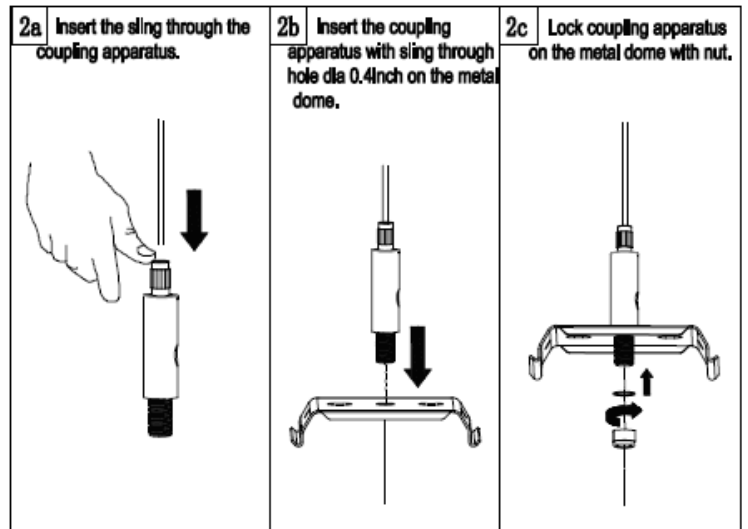

4FT UP/DOWN LED LIGHT

just led + lights

SPECIFICATIONS

Watts	33W, 44W
Total Lumens	4500LM (33W), 6000LM (44W)
Directional Lumens	33W: 1500LM Up / 3000LM Down 44W: 3000LM Up / 3000LM Down
CRI	80, 90
Input	100-277V
Dimming	0-10V
Temperature	3000K, 3500K, 4000K
Beam Spread	120°
Dimensions	48"L x 2.6"W x 3.4"H (Continuous Runs Available) 5ft Power Cord & Suspension Kit
Finish	White, Black
Material	Aluminum, Frosted Acrylic Lens
Certifications	cETL
Applications	Suspended
Lifespan	50,000+ Hours
Warranty	5 Years

ORDERING GUIDE

Part	Watts	Temp	CRI	Finish	Quantity (Specify)
JLAL-089-LIN-01 Single Fixture	33: 33W	30K: 3000K	80: 80CRI	WH: White	<input type="text"/>
JLAL-089-LIN-01-S Continuous Run START	44: 44W	35K: 3500K	90: 90CRI	BK: Black	<input type="text"/>
JLAL-089-LIN-01-M Continuous Run MIDDLE		40K: 4000K			<input type="text"/>
JLAL-089-LIN-01-E Continuous Run END					<input type="text"/>

SUSPENDED INSTALLATION

SUSPENDED INSTALLATION

3 Plug male connector into female connector, push continuous linear light directly to connect till tight.

ON

max0.019inch

ELECTRICAL CONNECTIONS:

White - luminaire	White - power cord	For 0-10V Dimming:	
Black - luminaire	Black - power cord	Purple - luminaire	Purple - power cord
Green - luminaire	Green - power cord	Grey - luminaire	Grey - power cord