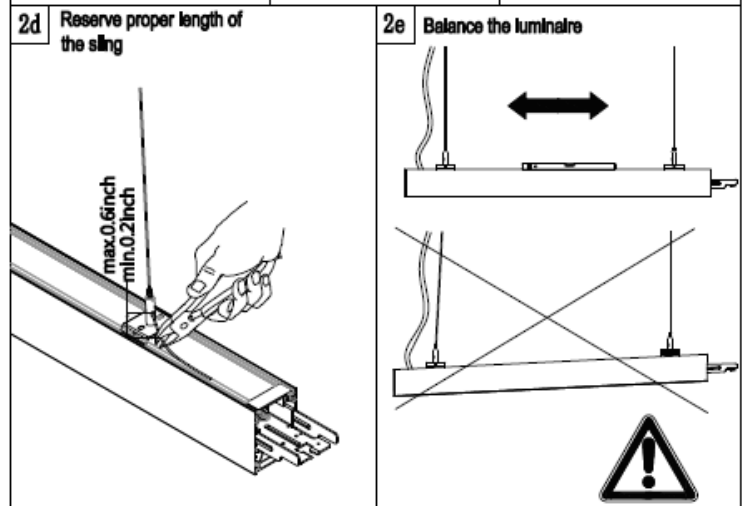

SUSPENDED INSTALLATION