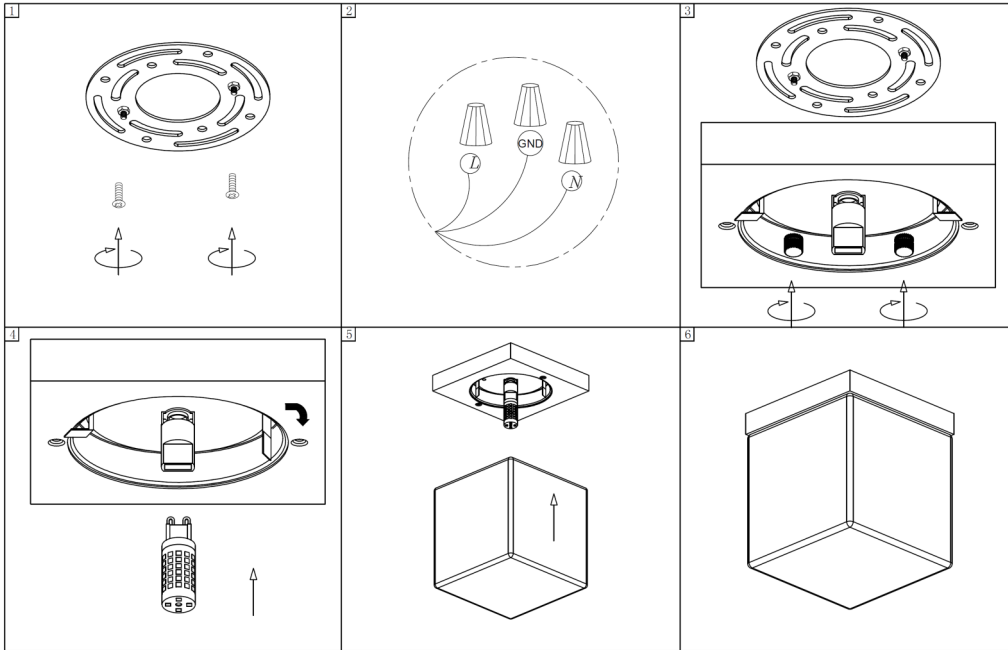

SPECIFICATIONS

Base	S: (1) x G9, 7W LED Max M: (1) x E26, 60W Max L: (1) x E26, 60W Max
Input	120V
Dimming	Dimmable
Dimensions	S: 4.72"L x 4.72"W x 5.12"H M: 6.30"L x 6.30"W x 7.28"H L: 7.87"L x 7.87"W x 8.86"H
Material	Steel, White Frosted Glass
Finish	Chrome
Certifications	UL
Applications	Ceiling Mount
Warranty	2 Year

ORDERING GUIDE

Part
JLAL-082-CLG-04

Type
S: Small
M: Medium
L: Large

INSTALLATION

Small

Medium / Large