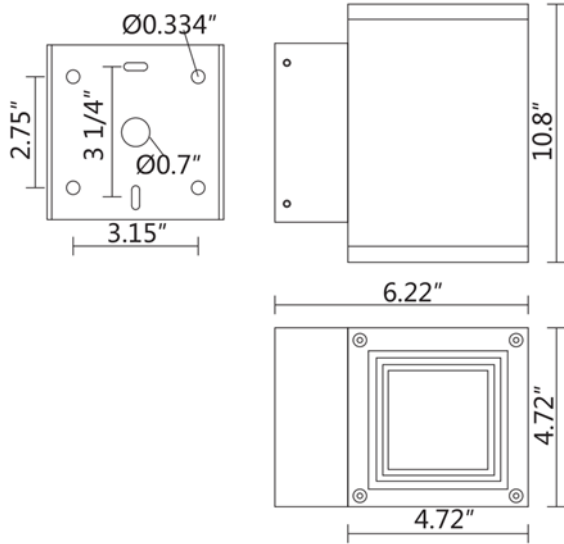

## SPECIFICATIONS

Watts	U: 4W D: 4W UD: 4Wx2
Lumens	U: 365LM D: 365LM UD: 730LM
CRI	80
Input	100-277V
Temperature	3000K, 4000K, 6000K
Beam Spread	15°, 23°, 38°, 45°, 60°
Dimensions	6.22"L x 4.72"W x 10.8"H
Material	Aluminum & Tempered Glass
Finish	Black, White, Gray, Silver, Bronze
IP Rating	IP65
Certifications	ETL, CE
Applications	Wall
Lifespan	50,000+ Hours
Warranty	5 Years

## ORDERING GUIDE

Part	Type	Temperature	Beam Spread	Finish	Options
JLAL-004-WAL-08	U: Up Light	30K: 3000K	15: 15°	BK: Black	T: 20° Tilt to Wall
	D: Down Light	40K: 4000K	23: 23°	WH: White	M: Marine Ambient
	UD: Up / Down Light	60K: 6000K	38: 38° 45: 45° 60: 60°	GY: Gray SL: Silver BZ: Bronze	Corrosion Resistance MP: Mounting Plate for Standard JBox

DIMENSIONS

PHOTOMETRICS