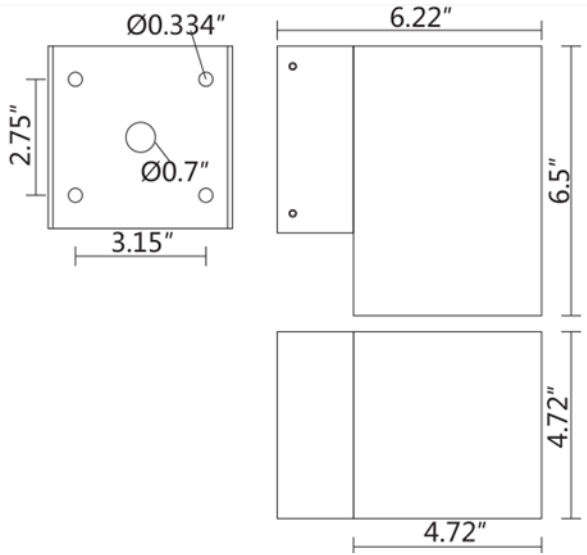

SPECIFICATIONS

Watts	4W
Lumens	315LM
CRI	80
Input	100-277V
Temperature	3000K, 4000K, 6000K
Beam Spread	15°, 23°, 38°, 45°, 60°
Dimensions	6.22"L x 4.72"W x 6.5"H
Material	Aluminum & Tempered Glass
Finish	Black, White, Gray, Silver, Bronze
IP Rating	IP65
Certifications	ETL, CE
Applications	Wall
Lifespan	50,000+ Hours
Warranty	5 Years

ORDERING GUIDE

Part	Type	Temperature	Beam Spread	Finish	Options
JLAL-004-WAL-07	U: Up Light	30K: 3000K	15: 15°	BK: Black	T: 20° Tilt to Wall
	D: Down Light	40K: 4000K 60K: 6000K	23: 23° 38: 38° 45: 45° 60: 60°	WH: White GY: Gray SL: Silver BZ: Bronze	M: Marine Ambient Corrosion Resistance MP: Mounting Plate for Standard JBox

DIMENSIONS

PHOTOMETRICS

JLAL-004-WAL-07-D-30K-15