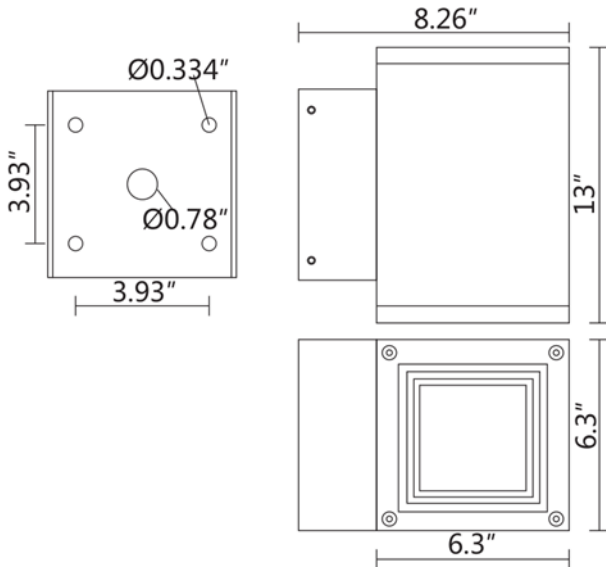

## SPECIFICATIONS

Watts	11W, 15W, 11Wx2, 15Wx2
Lumens	15W: 1165LM 15Wx2: 2330LM
CRI	80
Input	100-277V
Temperature	3000K, 4000K, 5000K
Beam Spread	15°, 23°, 38°, 45°, 60°
Dimensions	8.26" L x 6.3" W x 13" H
Material	Aluminum & Tempered Glass
Finish	Black, White, Gray, Silver, Bronze
IP Rating	IP65
Certifications	ETL, CE
Applications	Wall
Lifespan	50,000+ Hours
Warranty	5 Years

## ORDERING GUIDE

Part	Type	Watts	Temperature	Beam Spread	Finish	Options
JLAL-004-WAL-010	U: Up Light	11: 11W	30K: 3000K	15: 15°	BK: Black	T: 20° Tilt to Wall
	D: Down Light	15: 15W	40K: 4000K	23: 23°	WH: White	M: Marine Ambient
	UD: Up Down Light		50K: 5000K	38: 38° 45: 45° 60: 60°	GY: Gray SL: Silver BZ: Bronze	Corrosion Resistance MP: Mounting Plate for Standard JBox

DIMENSIONS

PHOTOMETRICS