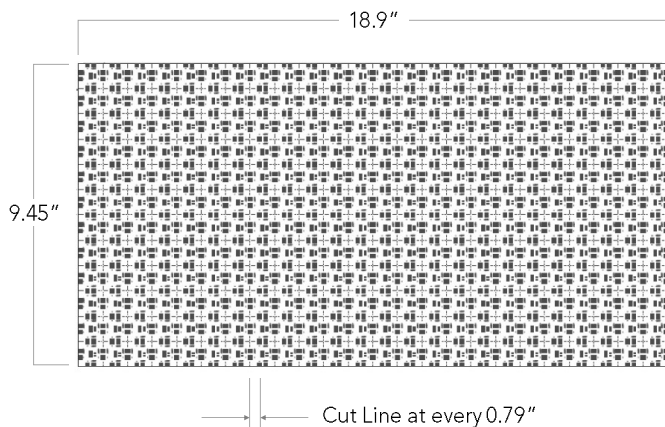

CUTTABLE LED LIGHT SHEET

just led + lights

SPECIFICATIONS

Watts	60W
Lumens	5800-6300LM
CRI	97
Input	24VDC
Cuttable	Every 0.79" (Refer to Cut Grid)
Dimming	Dimmable
Light Source	2835 SMD LED
LED Quantity	288 pcs per sheet
Temperature	2700K, 3000K, 4000K, 6000K
Beam Spread	120°
Dimensions	9.45" W x 18.9" L
Finish	White
IP Rating	IP20
Certifications	UL Listed

ORDERING GUIDE

Part
JLAL-036-BKT-01

Temperature
27K: 2700K
30K: 3000K
40K: 4000K
60K: 6000K