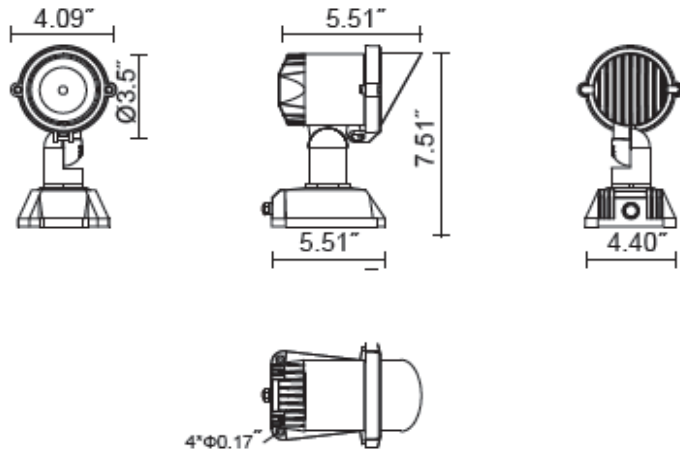

11W LED FLOOD LIGHT

just led + lights

SPECIFICATIONS

Watts	11W
Lumens	1364-1426LM
CRI	80, 90
Input	120-277V
Dimming	Non-Dimming
Temperature	3000K, 4000K, 5000K
Beam Spread	15°, 30°, 45°
Dimensions	5.51"L x 3.5"W x 7.51"H
Material	Aluminum & Tempered Glass
Finish	Black, White, Gray, Silver, Bronze
IP Rating	IP65
Certifications	ETL, CE
Applications	Ground, Wall
Features	210° Rotation, 360° Light Disbursement
Lifespan	30,000+ Hours
Warranty	5 Years

ORDERING GUIDE

Part	Temperature	CRI	Beam Spread	Cover Frame	Gear Box	Finish
JLAL-004-SPF-02	30K: 3000K	80: 80CRI	15: 15°	CR: Ring	R: Round	BK: Black
	40K: 4000K	90: 90CRI	30: 30°	CV: Angled Visor	T: Trapezoid	WH: White
	50K: 5000K		45: 45°	CF: Full Visor		GY: Gray
						SL: Silver
						BZ: Bronze