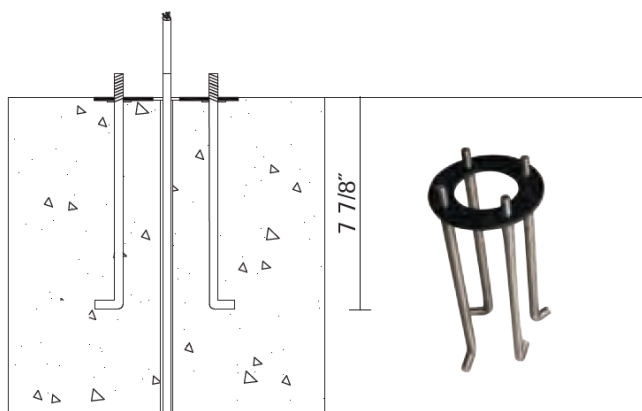

SPECIFICATIONS

Watts	5W
Lumens	tbd
CRI	80, 90
Input	100-240V
Dimming	Non Dimming
Temperature	3000K, 4000K, 6000K
Beam Spread	Axially Symmetrical
Dimensions	5.5"L x 5.5"W x 24"H 5.5"L x 5.5"W x 32"H
Material	Aluminum & Polycarbonate Lens
Finish	Black, White, Gray, Silver, Bronze
IP Rating	IP65
Certifications	ETL
Applications	Ground
Mounting	Includes 4 Anchor Bolts
Lifespan	50,000+ Hours
Warranty	5 Years

ORDERING GUIDE

Part	Temperature	CRI	Size	Finish	Options
JLAL-004-BOL-10	30K: 3000K	80: 80CRI	24: 24"	BK: Black	M: Marine Ambient
	40K: 4000K	90: 90CRI	32: 32"	WH: White	Corrosion Resistance
	60K: 6000K			GY: Gray	
				SL: Silver	
				BZ: Bronze	