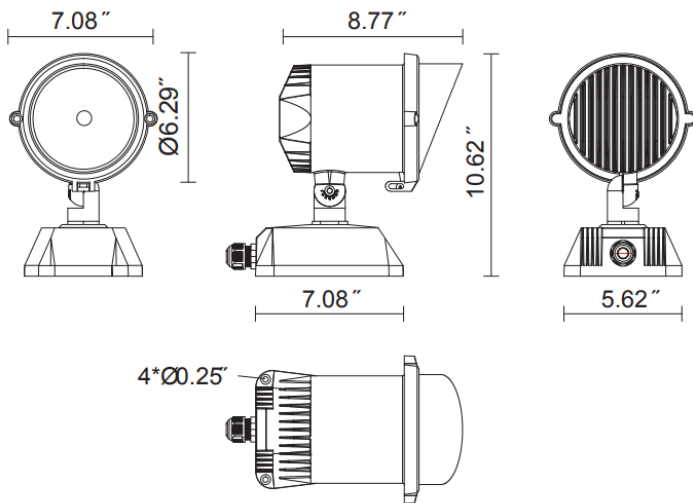

## SPECIFICATIONS

Watts	48W
Lumens	6204-6487LM
CRI	80, 90
Input	120-277V
Dimming	Non-Dimming
Temperature	3000K, 4000K, 5000K
Beam Spread	15°, 30°, 45°
Dimensions	8.77"L x 6.29"W x 10.62"H
Material	Aluminum & Tempered Glass
Finish	Black, White, Gray, Silver, Bronze
IP Rating	IP65
Certifications	ETL, CE
Applications	Ground, Wall
Features	210° Rotation, 360° Light Disbursement
Lifespan	30,000+ Hours
Warranty	5 Years

## ORDERING GUIDE

Part	Temperature	CRI	Beam Spread	Cover Frame	Gear Box	Finish
JLAL-004-SPF-06	30K: 3000K	80: 80CRI	15: 15°	CR: Ring	R: Round	BK: Black
	40K: 4000K	90: 90CRI	30: 30°	CV: Angled Visor	T: Trapezoid	WH: White
	50K: 5000K		45: 45°	CF: Full Visor		GY: Gray