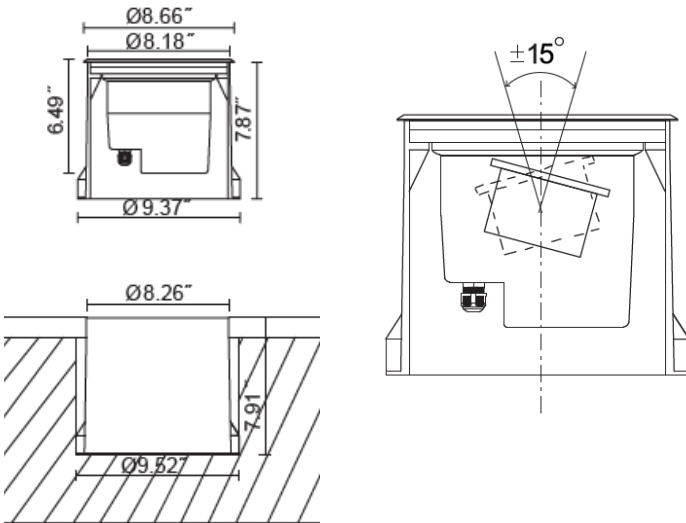

## SPECIFICATIONS

Watts	7W
Lumens	540-660LM
CRI	80, 90
Input	100-277V
Dimming	Non-Dimming
Temperature	3000K, 4000K, 6000K Red, Green, Blue
Beam Spread	5°, 15°, 25°, 45°, 60°, 46°x14°
Dimensions	8.66"L x 8.66"W x 7.87"H
Material	Aluminum Housing, Stainless Steel Faceplate & Tempered Glass
IP Rating	IP67
IK Rating	IK10
Certifications	ETL, CE
Applications	Ground
Features	Manual tilt up to 15°
Lifespan	50,000+ Hours
Warranty	2 Years