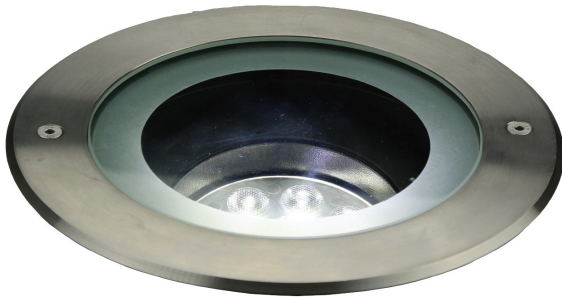

# 7W LED INGRADE LIGHT

just led + lights

## SPECIFICATIONS

Watts	7W
Lumens	540-660LM
CRI	80, 90
Input	100-277V
Dimming	Non-Dimming
Temperature	3000K, 4000K, 6000K Red, Green, Blue
Beam Spread	5°, 15°, 25°, 45°, 60°, 46°x14°
Dimensions	8.66"L x 8.66"W x 7.87"H
Material	Aluminum Housing, Stainless Steel Faceplate & Tempered Glass
IP Rating	IP67
IK Rating	IK10
Certifications	ETL, CE
Applications	Ground
Features	Manual tilt up to 15°
Lifespan	50,000+ Hours
Warranty	2 Years

## ORDERING GUIDE

Part	Temperature	CRI	Beam Spread	Finish	Options
<b>JLAL-004-ING-02</b>	<b>30K:</b> 3000K	<b>80:</b> 80CRI	<b>5:</b> 5°	<b>S4:</b> 304 Stainless Steel	<b>H:</b> Honeycomb Louver
	<b>40K:</b> 4000K	<b>90:</b> 90CRI	<b>15:</b> 15°	<b>S6:</b> 316 Stainless Steel	<b>M:</b> Marine Ambient
	<b>60K:</b> 6000K		<b>25:</b> 25°		Corrosion Resistance
	<b>R:</b> Red		<b>45:</b> 45°		
	<b>G:</b> Green		<b>60:</b> 60°		
	<b>B:</b> Blue		<b>4614:</b> 46°x14°		